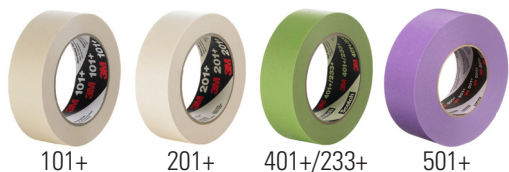

MASKING TAPES