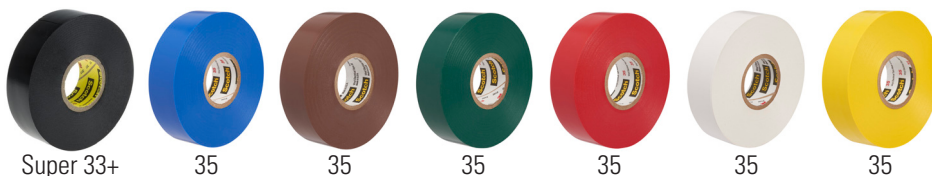

101+   201+   401+/233+   501+

8979   DT8   DT11   3939   6969

VINYL ELECTRICAL TAPES

Super 33+   35   35   35   35   35   35

GLASS CLOTH TAPE

LINERLESS RUBBER SPLICING TAPE