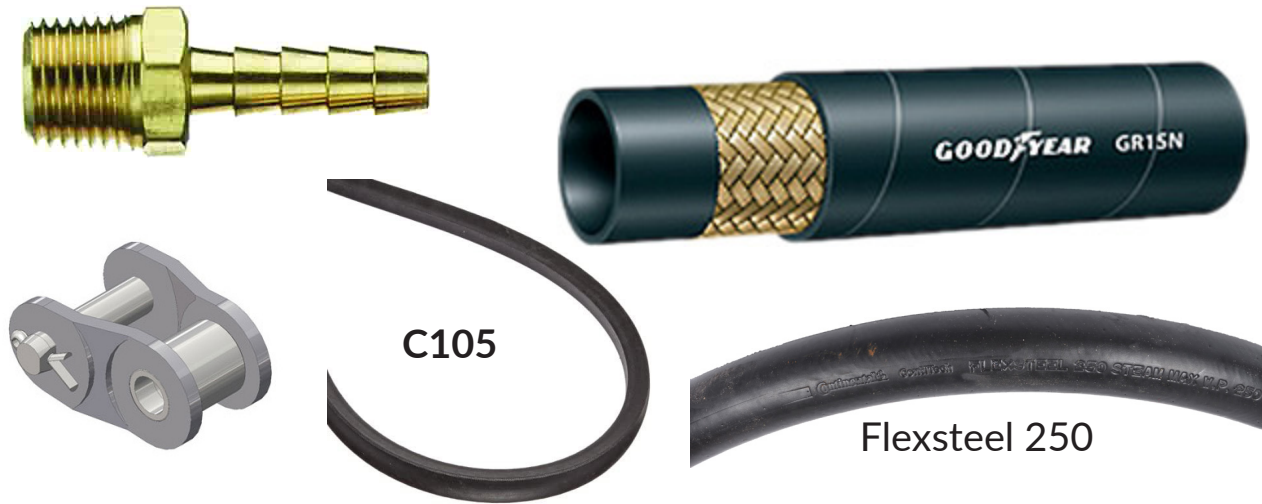

MEGA

CLEARANCE

Rubber / Power Transmission

THESE ITEMS ARE NOT ON OUR WEBSITE.
Please contact Mars customer service to place your order.

Order #	Description	Clearance Price	UOM	Qty on Hand
FMCC3513C-24	C3513C-24 Return Idler	\$154.55	EA	12
GDY20239333	GR1SN-20 Hydraulic Hose 1-1/4"	\$5.93	FT	5,705
GDY20239351	GR1SN-32 Hydraulic Hose 2"	\$8.16	FT	78
GDY21087858	3/4" x 100' Black Flexsteel 250 Steam Hose	\$3.59	FT	50
HIT1200L	120 Offset Link	\$12.31	EA	1
MAUC105	C105 HY-T V-Belt	\$35.02	EA	3
PLW21-143	3/8" Hose ID x 1/4" NPT Hose Barb	\$0.86	EA	40
PLW344	1/4" x 1/4" NPT Brass Hex Nipple	\$0.68	EA	30