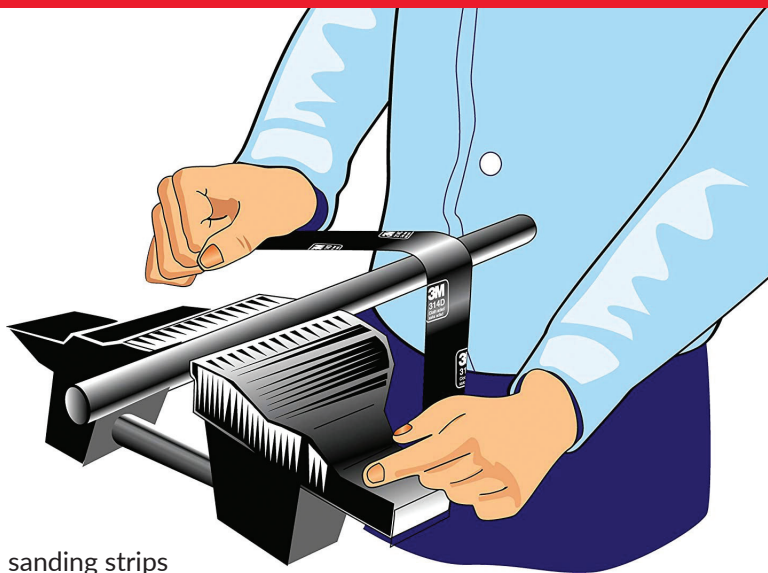

3M

General Purpose 3M™ Utility Cloth Rolls 314D and 211K

3M™ Utility Cloth Roll 314D provides light-weight cloth sanding strips used for hand sanding in many different applications. Constructed with aluminum oxide abrasive, our utility rolls come in a range of grades for common applications such as deburring, blending and repairing metal finishes, rust or other contaminant removal, and surface preparation for paints and coatings.

- Versatile aluminum oxide abrasive roll can be used on metal, wood, and plastic
- Cloth backing is both flexible and durable to withstand heavy use
- Strips can be torn to size and wound around circular pieces, twisted to fit cylinders, or folded to reach into corners
- Handy packaging provides portability
- Grits: P40, P50, P60, P80, P100, P120, P150, P180, P220, P280, P320, P400
- Available Widths: 1", 1-1/2" and 2"

3M™ Utility Cloth Roll 211K is a light J-weight cloth abrasive for general maintenance work. This closed coat aluminum oxide abrasive comes in a range of grades for common applications like repairing metal finishes, removing rust, deburring, blending and surface preparation for paints and coatings.