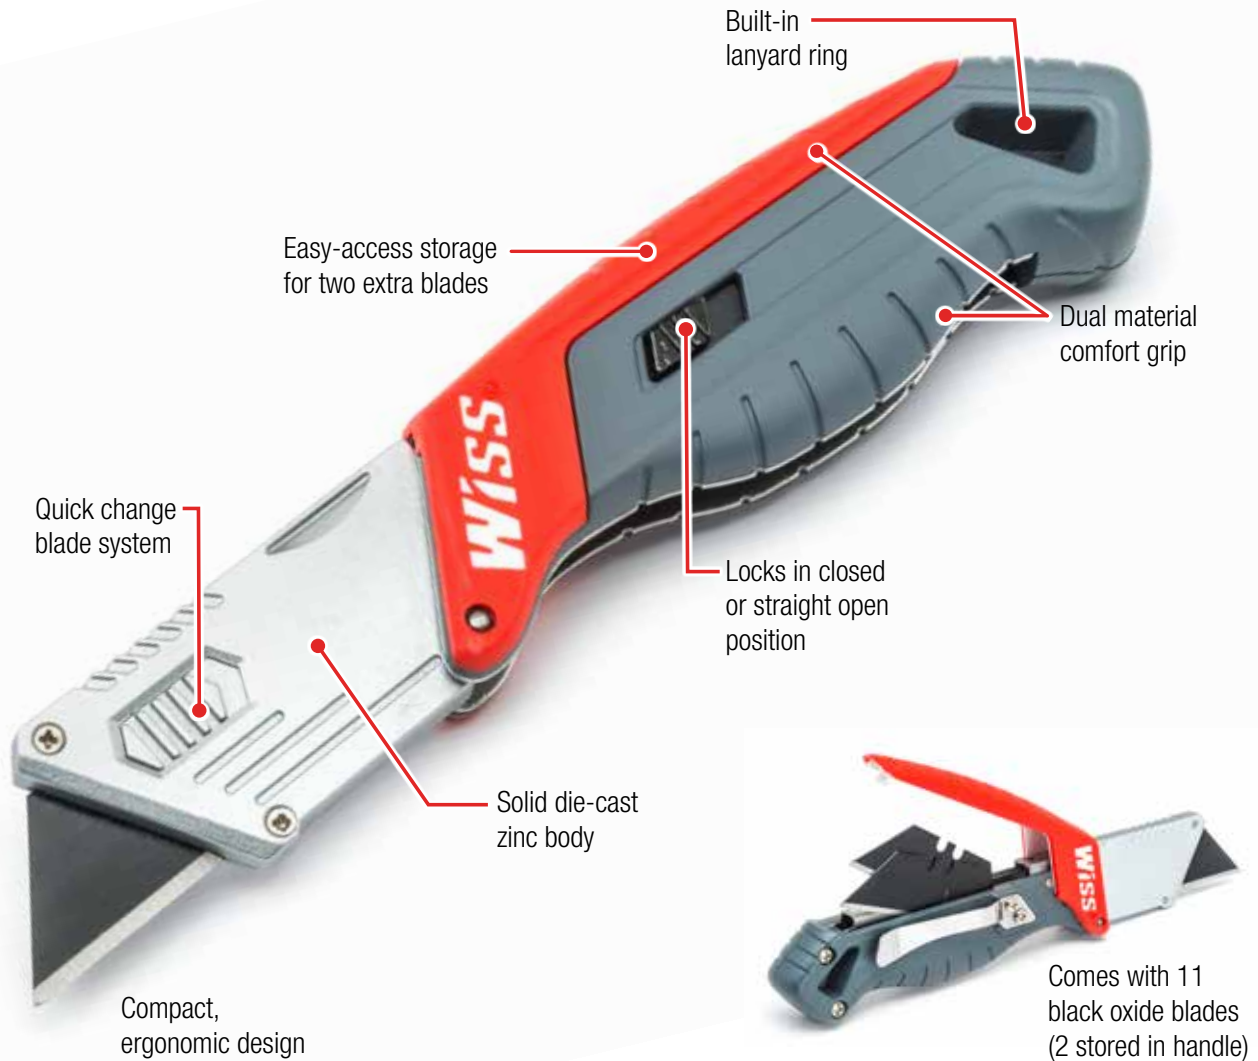

WISS®
Precision. Performance. Durability.™

Wiss® Folding Utility Knife

Pocket-Size Utility

The new Wiss® Folding Utility Knife features an ergonomically-designed dual-material grip molded over a solid die-cast zinc body, resulting in exceptional levels of comfort and control. Add this knife's quick-change blade system and its easy-access spare blade storage capability and you have a tool that will be a pro and DIY favorite for years to come.

Accepts all standard size blades

Part No.	Description	Shelf Pack Quantity	UPC Code	Shelf Pack Code	Product Dimensions	Weight
WKF2	Wiss Folding Utility Knife	5	37103301345	10037103301342	8.98" L x 4.57" W x 1.18" H	0.6 lbs.